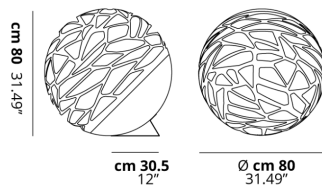

KELLY

Large Sphere

FEATURES

- Frame:** Metal
- Diffusor:** Glass
- Dimmable:** No
- Dimmer:** Included
- Bulb:** Not Included

BULB

 **E26 Classic A** 3 x max 75W

or

 **E26 LED** 3 x max available

SPECIFICATION SHEET

CERTIFICATION

PHOTOMETRIC CURVE

FRAME

 Matte White 9010

DIFFUSOR

 Glossy White

LED COLOUR