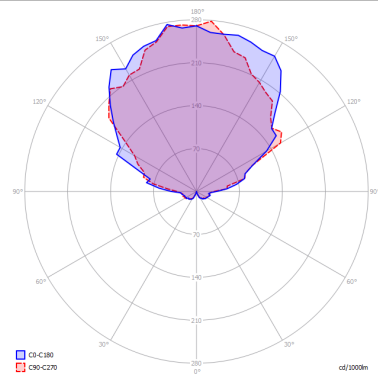

KELLY

Large Sphere

FEATURES

- Frame:** Metal
- Diffusor:** Glass
- Dimmable:** No
- Dimmer:** Included
- Bulb:** Not Included

BULB

 **E26 Classic A** 3 x max 75W

or

 **E26 LED** 3 x max available

SPECIFICATION SHEET

CERTIFICATION

PHOTOMETRIC CURVE

FRAME

 Matte White 9010

DIFFUSOR

 Glossy White

LED COLOUR