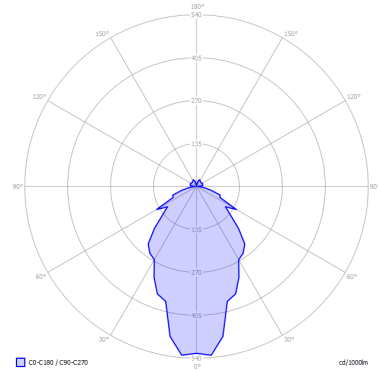

PHOTOMETRIC CURVE

FRAME	DIFFUSOR	LED COLOUR	CODE
Chrome	Clear	2700K	158028
Gold	Clear	2700K	158030
Matte Black 9005	Clear	2700K	158027
Matte White 9010	Clear	2700K	158026
Rose Gold	Clear	2700K	158029