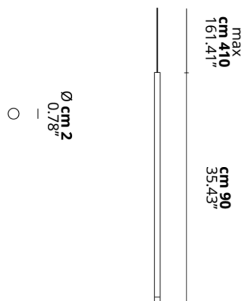

## PHOTOMETRIC CURVE

FRAME	DIFFUSOR	LED COLOUR	CODE
Chrome	Clear	2700K	158028
Gold	Clear	2700K	158030
Matte Black 9005	Clear	2700K	158027
Matte White 9010	Clear	2700K	158026
Rose Gold	Clear	2700K	158029