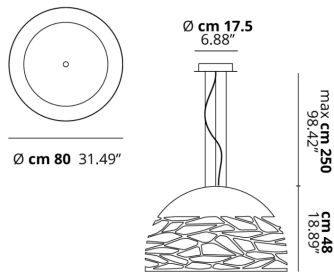

KELLY

Large Dome 80

FEATURES

- Frame:** Metal
- Diffusor:** Glass
- Dimmable:** Yes
- Dimmer:** Not Included
- Bulb:** Not Included

BULB

-  **E27 Classic A60** 4 x max 46W eco
- or _____
-  **E27 CFL [compact]** 4 x max 23W
- or _____
-  **E27 LED** 4 x max available

SPECIFICATION SHEET

CERTIFICATION

PHOTOMETRIC CURVE

FRAME	DIFFUSOR	LED COLOUR	CODE
 Coppery Bronze	 Glossy White	Optionally	141010
 Matte Black 9005	 Glossy White	Optionally	141017
 Matte White 9010	 Glossy White	Optionally	141001