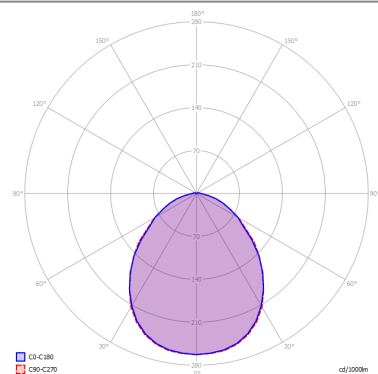

KELLY

Large Dome 80

FEATURES

- Frame:** Metal
- Diffusor:** Glass
- Dimmable:** Yes
- Dimmer:** Not Included
- Bulb:** Not Included

BULB

-  **E27 Classic A60** 4 x max 46W eco
- or _____
-  **E27 CFL [compact]** 4 x max 23W
- or _____
-  **E27 LED** 4 x max available

SPECIFICATION SHEET

CERTIFICATION

PHOTOMETRIC CURVE

FRAME	DIFFUSOR	LED COLOUR	CODE
 Coppery Bronze	 Glossy White	Optionally	141010
 Matte Black 9005	 Glossy White	Optionally	141017
 Matte White 9010	 Glossy White	Optionally	141001