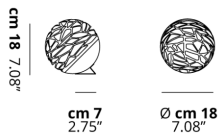

SPECIFICATION SHEET