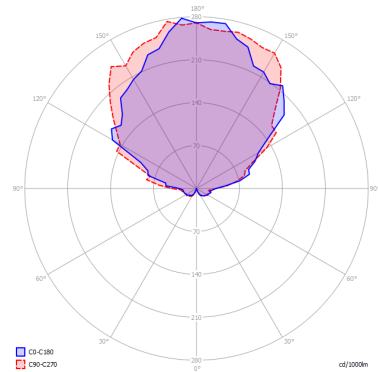

CERTIFICATION

SPECIFICATION SHEET

PHOTOMETRIC CURVE