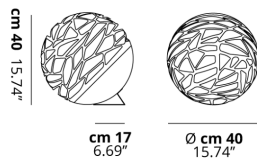

KELLY

Small Sphere

FEATURES

- Frame:** Metal
- Diffusor:** Glass
- Dimmable:** No
- Dimmer:** Included
- Bulb:** Not Included

BULB

 **E26 Classic A** 3 x max 75W

or _____

 **E26 LED** 3 x max available

SPECIFICATION SHEET

CERTIFICATION

PHOTOMETRIC CURVE

FRAME

 Matte White 9010

DIFFUSOR

 Glossy White

LED COLOUR