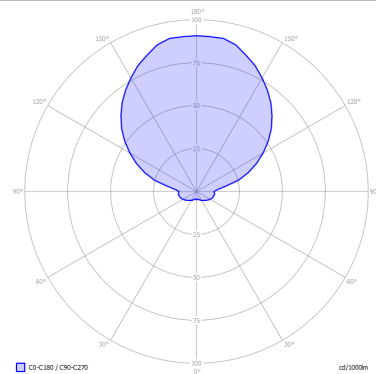

KELLY

Small Sphere

FEATURES

- Frame:** Metal
- Diffusor:** Glass
- Dimmable:** No
- Dimmer:** Included
- Bulb:** Not Included

BULB

 **E26 Classic A** 3 x max 75W

or _____

 **E26 LED** 3 x max available

SPECIFICATION SHEET

CERTIFICATION

PHOTOMETRIC CURVE

FRAME

 Matte White 9010

DIFFUSOR

 Glossy White

LED COLOUR