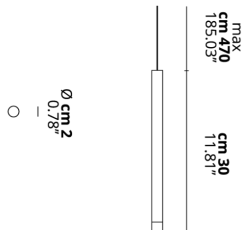

A-TUBE NANO

Small

FEATURES

- Frame:** Metal
- Diffusor:** Polycarbonate
- Dimmable:** Yes
- Dimmer:** Not Included
- Bulb:** Included

BULB

LED 2700K 1 x 3W | 400 lm

CERTIFICATION

SPECIFICATION SHEET

PHOTOMETRIC CURVE

FRAME	DIFFUSOR	LED COLOUR	CODE
Chrome	Clear	2700K	158018
Gold	Clear	2700K	158020
Matte Black 9005	Clear	2700K	158017
Matte White 9010	Clear	2700K	158016
Rose Gold	Clear	2700K	158019