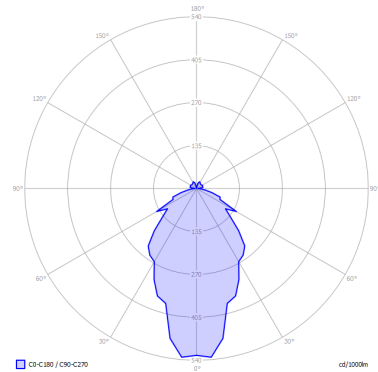

A-TUBE NANO

Small

FEATURES

- Frame:** Metal
- Diffusor:** Polycarbonate
- Dimmable:** Yes
- Dimmer:** Not Included
- Bulb:** Included

BULB

LED 2700K 1 x 3W | 400 lm

CERTIFICATION

SPECIFICATION SHEET

PHOTOMETRIC CURVE

FRAME	DIFFUSOR	LED COLOUR	CODE
Chrome	Clear	2700K	158018
Gold	Clear	2700K	158020
Matte Black 9005	Clear	2700K	158017
Matte White 9010	Clear	2700K	158016
Rose Gold	Clear	2700K	158019