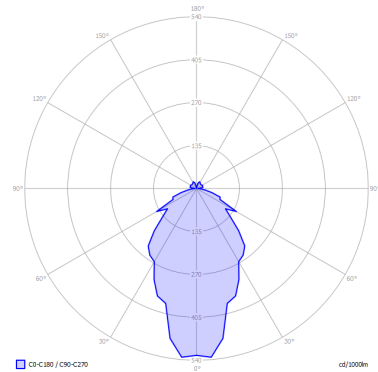

PHOTOMETRIC CURVE

FRAME	DIFFUSOR	LED COLOUR	CODE
Chrome	Clear	2700K	158023
Gold	Clear	2700K	158025
Matte Black 9005	Clear	2700K	158022
Matte White 9010	Clear	2700K	158021
Rose Gold	Clear	2700K	158024