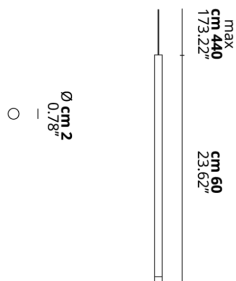

## PHOTOMETRIC CURVE

FRAME	DIFFUSOR	LED COLOUR	CODE
Chrome	Clear	2700K	158023
Gold	Clear	2700K	158025
Matte Black 9005	Clear	2700K	158022
Matte White 9010	Clear	2700K	158021
Rose Gold	Clear	2700K	158024