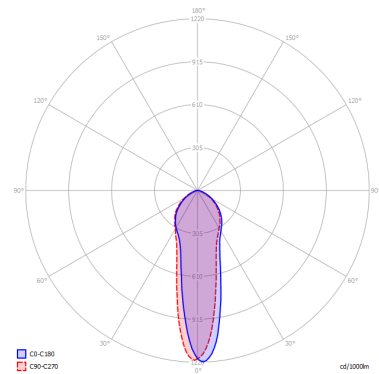

PHOTOMETRIC CURVE

FRAME	DIFFUSOR	LED COLOUR	CODE
Coppery Bronze	None	Optionally	096426
Matte Black	None	Optionally	096435
Matte White 9010	None	Optionally	096413