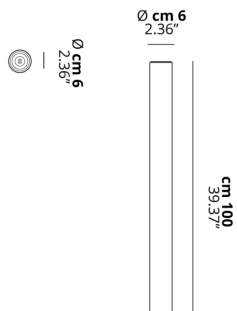

A-TUBE

Large

FEATURES

- Frame:** Metal
- Diffusor:** None
- Dimmable:** Yes
- Dimmer:** Not Included
- Bulb:** Not Included

BULB

 **E26 Par16 LED 1 x max 8W**

CERTIFICATION

SPECIFICATION SHEET

PHOTOMETRIC CURVE

FRAME	DIFFUSOR	LED COLOUR	CODE
 Coppery Bronze	None	Optionally	096426
 Matte Black	None	Optionally	096435
 Matte White 9010	None	Optionally	096413