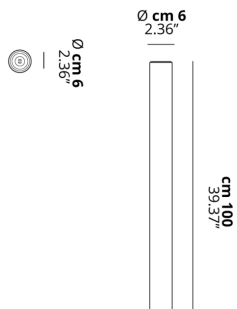

A-TUBE

Large

FEATURES

- **Frame:** Metal
- **Diffusor:** None
- **Dimmable:** Yes
- **Dimmer:** Not Included
- **Bulb:** Not Included

BULB

E26 Par16 LED 1 x max 8W

CERTIFICATION

SPECIFICATION SHEET

PHOTOMETRIC CURVE

FRAME	DIFFUSOR	LED COLOUR	CODE
Coppery Bronze	None	Optionally	096426
Matte Black	None	Optionally	096435
Matte White 9010	None	Optionally	096413