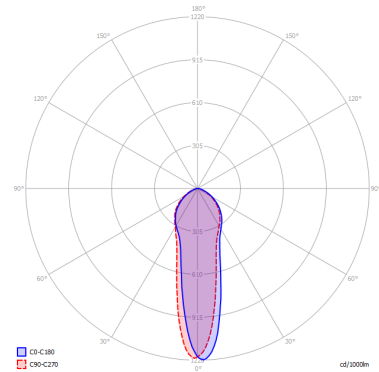

A-TUBE

Medium

FEATURES

- Frame:** Metal
- Diffusor:** None
- Dimmable:** Yes
- Dimmer:** Not Included
- Bulb:** Not Included

BULB

 **E26 Par16 LED** 1 x max 8W

CERTIFICATION

SPECIFICATION SHEET

PHOTOMETRIC CURVE

FRAME	DIFFUSOR	LED COLOUR	CODE
 Coppery Bronze	None	Optionally	096425
 Matte Black	None	Optionally	096433
 Matte White 9010	None	Optionally	096411