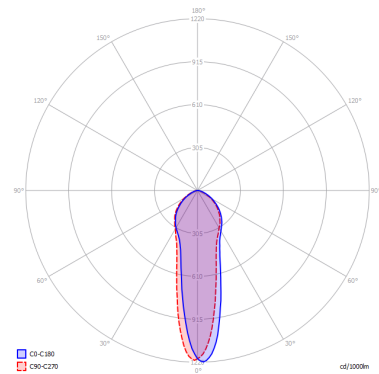

A-TUBE

Medium

FEATURES

- Frame:** Metal
- Diffusor:** None
- Dimmable:** Yes
- Dimmer:** Not Included
- Bulb:** Not Included

BULB

 **E26 Par16 LED** 1 x max 8W

CERTIFICATION

SPECIFICATION SHEET

PHOTOMETRIC CURVE

FRAME	DIFFUSOR	LED COLOUR	CODE
 Coppery Bronze	None	Optionally	096425
 Matte Black	None	Optionally	096433
 Matte White 9010	None	Optionally	096411