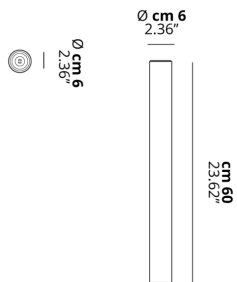

A-TUBE

Medium

FEATURES

- Frame:** Metal
- Diffusor:** None
- Dimmable:** Yes
- Dimmer:** Not Included
- Bulb:** Not Included

BULB

 **E26 Par16 LED** 1 x max 8W

CERTIFICATION

SPECIFICATION SHEET

PHOTOMETRIC CURVE

FRAME	DIFFUSOR	LED COLOUR	CODE
 Coppery Bronze	None	Optionally	096425
 Matte Black	None	Optionally	096433
 Matte White 9010	None	Optionally	096411