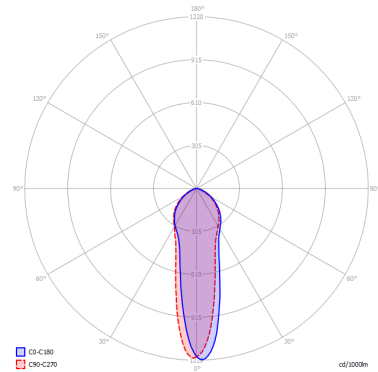

A-TUBE

Small

FEATURES

- Frame:** Metal
- Diffusor:** None
- Dimmable:** Yes
- Dimmer:** Not Included
- Bulb:** Not Included

BULB

 **E26 Par16 LED** 1 x max 8W

CERTIFICATION

SPECIFICATION SHEET

PHOTOMETRIC CURVE

FRAME	DIFFUSOR	LED COLOUR	CODE
 Coppery Bronze	None	Optionally	096424
 Matte Black	None	Optionally	096431
 Matte White 9010	None	Optionally	096407