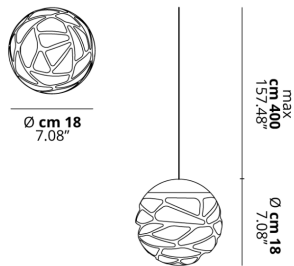

KELLY CLUSTER

Sphere

FEATURES

- Frame:** Metal
- Diffusor:** Glass
- Dimmable:** Yes
- Dimmer:** Not Included
- Bulb:** Not Included

BULB

LED 2700K 1 x 9W | 900 lm

CERTIFICATION

SPECIFICATION SHEET

PHOTOMETRIC CURVE

FRAME	DIFFUSOR	LED COLOUR	CODE
Coppery Bronze	Glossy White	2700K	147014
Matte Black 9005	Glossy White	2700K	147015
Matte White 9010	Glossy White	2700K	147013