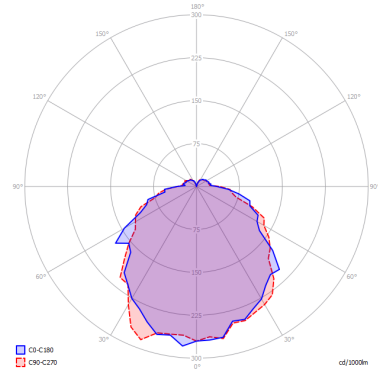

KELLY CLUSTER

Sphere

FEATURES

- Frame:** Metal
- Diffusor:** Glass
- Dimmable:** Yes
- Dimmer:** Not Included
- Bulb:** Not Included

BULB

LED 2700K 1 x 9W | 900 lm

CERTIFICATION

SPECIFICATION SHEET

PHOTOMETRIC CURVE

FRAME	DIFFUSOR	LED COLOUR	CODE
Coppery Bronze	Glossy White	2700K	147014
Matte Black 9005	Glossy White	2700K	147015
Matte White 9010	Glossy White	2700K	147013