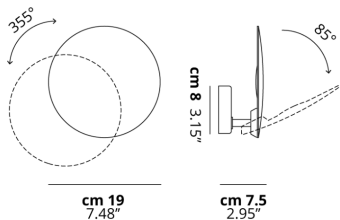

PUZZLE ROUND

Single Round

FEATURES

- Frame:** Metal
- Diffusor:** None
- Dimmable:** Yes
- Dimmer:** Not Included
- Bulb:** Included

BULB

LED 2700K 1 x 17W | 1700 lm

or

LED 3000K 1 x 17W | 1800 lm

SPECIFICATION SHEET

CERTIFICATION

PHOTOMETRIC CURVE

None

FRAME	DIFFUSOR	LED COLOUR	CODE
 Copperty Bronze	None	2700K	159007
 Matte White 9016	None	2700K	159001
 Copperty Bronze	None	3000K	159005
 Matte White 9016	None	3000K	159002