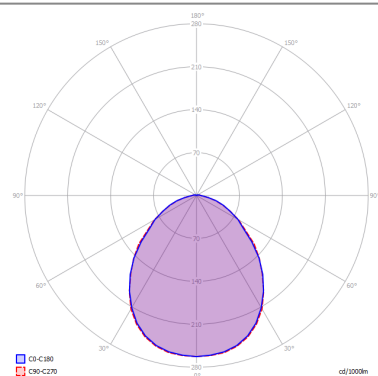

KELLY

Medium Dome 60

FEATURES

- Frame:** Metal
- Diffusor:** Glass
- Dimmable:** Yes
- Dimmer:** Not Included
- Bulb:** Not Included

BULB

-  **E27 Classic A60** 3 x max 46W eco
- or _____
-  **E27 CFL [compact]** 3 x max 23W
- or _____
-  **E27 LED** 3 x max available

SPECIFICATION SHEET

CERTIFICATION

PHOTOMETRIC CURVE

FRAME

-  Copperty Bronze
-  Matte Black 9005
-  Matte White 9010

DIFFUSOR

-  Glossy White
-  Glossy White
-  Glossy White

LED COLOUR