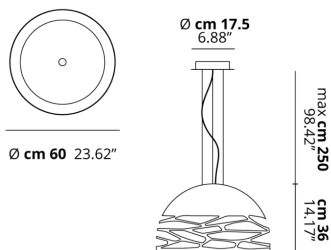

KELLY

Medium Dome 60

FEATURES

- Frame:** Metal
- Diffusor:** Glass
- Dimmable:** Yes
- Dimmer:** Not Included
- Bulb:** Not Included

BULB

-  **E27 Classic A60** 3 x max 46W eco
- or _____
-  **E27 CFL [compact]** 3 x max 23W
- or _____
-  **E27 LED** 3 x max available

SPECIFICATION SHEET

CERTIFICATION

PHOTOMETRIC CURVE

FRAME

-  Copperty Bronze
-  Matte Black 9005
-  Matte White 9010

DIFFUSOR

-  Glossy White
-  Glossy White
-  Glossy White

LED COLOUR