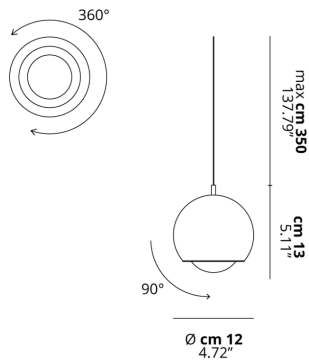

SPIDER

FEATURES

- Frame:** Metal
- Diffusor:** Metal
- Dimmable:** Yes
- Dimmer:** Not Included
- Bulb:** Included

BULB

LED 3000K 1 x 9W | 850 lm

CERTIFICATION

SPECIFICATION SHEET

PHOTOMETRIC CURVE

FRAME	DIFFUSOR	LED COLOUR	CODE
 Chrome	 Chrome	3000K	160302
 Chrome	 Gold	3000K	160303
 Chrome	 Matte Black	3000K	160305
 Chrome	 Matte White 9010	3000K	160301
 Chrome	 Rose Gold	3000K	160304