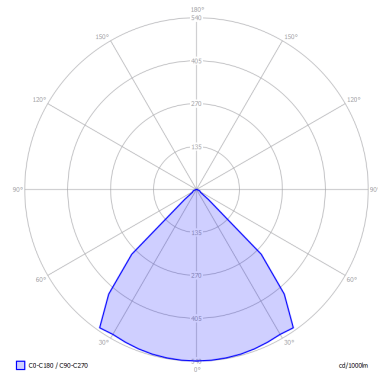

SPIDER

FEATURES

- Frame:** Metal
- Diffusor:** Metal
- Dimmable:** Yes
- Dimmer:** Not Included
- Bulb:** Included

BULB

LED 3000K 1 x 9W | 850 lm

CERTIFICATION

SPECIFICATION SHEET

PHOTOMETRIC CURVE