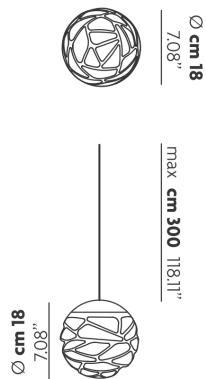

## PHOTOMETRIC CURVE

FRAME	DIFFUSOR	LED COLOUR	CODE
 Copperty Bronze	 Glossy White	3000K	147514
 Matte Black	 Glossy White	3000K	147515
 Matte White 9010	 Glossy White	3000K	147513