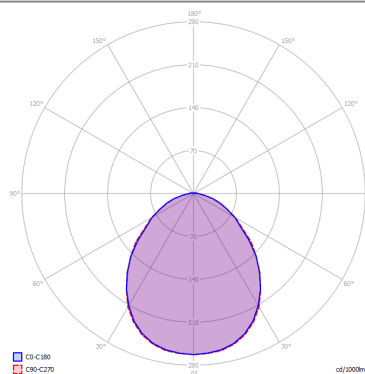

KELLY

Medium Dome 60

FEATURES

- Frame:** Metal
- Diffusor:** Glass
- Dimmable:** Yes
- Dimmer:** Not Included
- Bulb:** Not Included

BULB

 **E26 Classic A** 3 x max 75W

or

 **E26 LED** 3 x max available

SPECIFICATION SHEET

CERTIFICATION

PHOTOMETRIC CURVE

FRAME

-  Coppery Bronze
-  Matte Black
-  Matte White 9010

DIFFUSOR

-  Glossy White
-  Glossy White
-  Glossy White

LED COLOUR