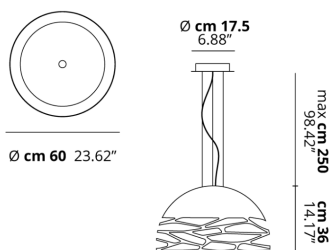

KELLY

Medium Dome 60

FEATURES

- Frame:** Metal
- Diffusor:** Glass
- Dimmable:** Yes
- Dimmer:** Not Included
- Bulb:** Not Included

BULB

 **E26 Classic A** 3 x max 75W

or

 **E26 LED** 3 x max available

SPECIFICATION SHEET

CERTIFICATION

PHOTOMETRIC CURVE

FRAME

-  Coppery Bronze
-  Matte Black
-  Matte White 9010

DIFFUSOR

-  Glossy White
-  Glossy White
-  Glossy White

LED COLOUR