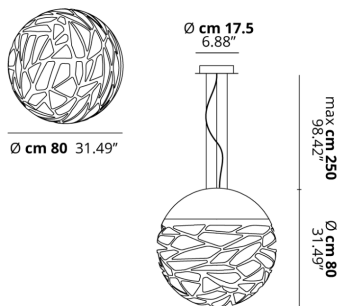

KELLY

Large Sphere 80

FEATURES

- Frame:** Metal
- Diffusor:** Glass
- Dimmable:** Yes
- Dimmer:** Not Included
- Bulb:** Not Included

BULB

 **E26 Classic A** 3 x max 75W

or

 **E26 LED** 3 x max available

SPECIFICATION SHEET

CERTIFICATION

PHOTOMETRIC CURVE

FRAME	DIFFUSOR	LED COLOUR	CODE
 Coppery Bronze	 Glossy White	Optionally	141247
 Matte White 9010	 Glossy White	Optionally	141305