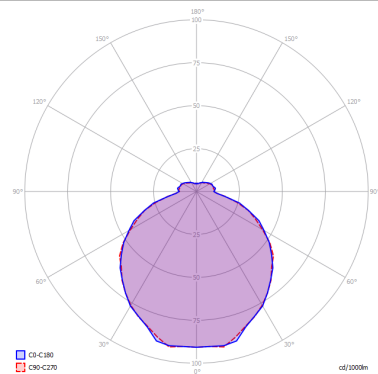

KELLY

Large Sphere 80

FEATURES

- Frame:** Metal
- Diffusor:** Glass
- Dimmable:** Yes
- Dimmer:** Not Included
- Bulb:** Not Included

BULB

 **E26 Classic A** 3 x max 75W

or

 **E26 LED** 3 x max available

SPECIFICATION SHEET

CERTIFICATION

PHOTOMETRIC CURVE

FRAME	DIFFUSOR	LED COLOUR	CODE
 Coppery Bronze	 Glossy White	Optionally	141247
 Matte White 9010	 Glossy White	Optionally	141305