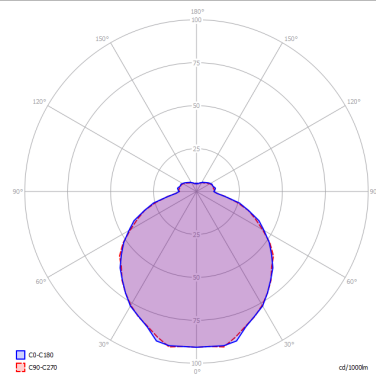

KELLY

Small Sphere 40

FEATURES

- Frame:** Metal
- Diffusor:** Glass
- Dimmable:** Yes
- Dimmer:** Not Included
- Bulb:** Not Included

BULB

 **E26 Classic A** 3 x max 75W

or _____

 **E26 LED** 3 x max available

SPECIFICATION SHEET

CERTIFICATION

PHOTOMETRIC CURVE

FRAME	DIFFUSOR	LED COLOUR	CODE
 Coppery Bronze	 Glossy White	Optionally	141249
 Matte White 9010	 Glossy White	Optionally	141303