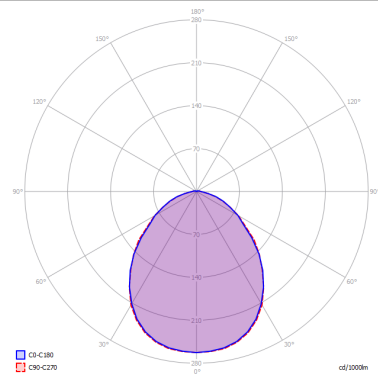

KELLY

Small Dome 50

FEATURES

- Frame:** Metal
- Diffusor:** Glass
- Dimmable:** Yes
- Dimmer:** Not Included
- Bulb:** Not Included

BULB

-  **E26 Classic A** 3 x max 75W
- or _____
-  **E26 LED** 3 x max available

SPECIFICATION SHEET

CERTIFICATION

PHOTOMETRIC CURVE

FRAME	DIFFUSOR	LED COLOUR	CODE
 Coppery Bronze	 Glossy White	Optionally	141309
 Matte Black	 Glossy White	Optionally	141316
 Matte White 9010	 Glossy White	Optionally	141302