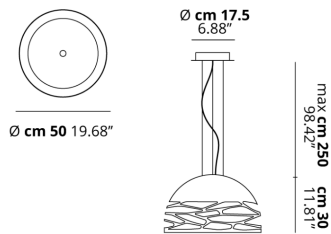

KELLY

Small Dome 50

FEATURES

- Frame:** Metal
- Diffusor:** Glass
- Dimmable:** Yes
- Dimmer:** Not Included
- Bulb:** Not Included

BULB

-  **E26 Classic A** 3 x max 75W
- or _____
-  **E26 LED** 3 x max available

SPECIFICATION SHEET

CERTIFICATION

PHOTOMETRIC CURVE

FRAME	DIFFUSOR	LED COLOUR	CODE
 Coppery Bronze	 Glossy White	Optionally	141309
 Matte Black	 Glossy White	Optionally	141316
 Matte White 9010	 Glossy White	Optionally	141302