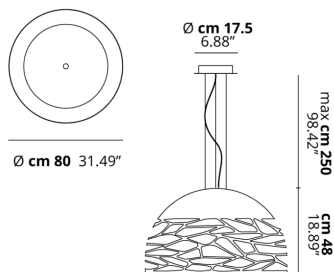

KELLY

Large Dome 80

FEATURES

- **Frame:** Metal
- **Diffusor:** Glass
- **Dimmable:** Yes
- **Dimmer:** Not Included
- **Bulb:** Not Included

BULB

E26 Classic A 3 x max 75W

or _____

E26 LED 3 x max available

SPECIFICATION SHEET

CERTIFICATION

PHOTOMETRIC CURVE

FRAME	DIFFUSOR	LED COLOUR	CODE
Coppery Bronze	Glossy White	Optionally	141310
Matte Black	Glossy White	Optionally	141317
Matte White 9010	Glossy White	Optionally	141301