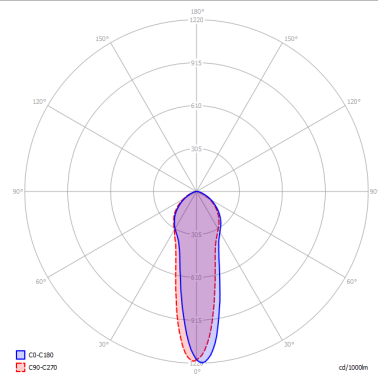

CERTIFICATION

PHOTOMETRIC CURVE