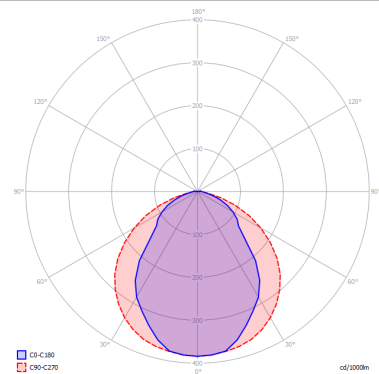

CERTIFICATION

PHOTOMETRIC CURVE

FRAME	DIFFUSOR	LED COLOUR	CODE
☐ Matte White 9016	None	2700K	146007
☐ Matte White 9016	None	3000K	146003