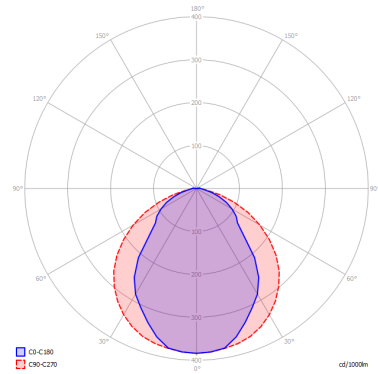

CERTIFICATION

PHOTOMETRIC CURVE

FRAME	DIFFUSOR	LED COLOUR	CODE
☐ Matte White 9016	None	2700K	146006
☐ Matte White 9016	None	3000K	146002