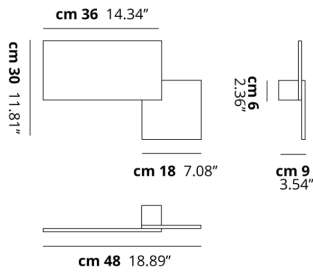

PUZZLE

Square & Rectangle

FEATURES

- **Frame:** Metal
- **Diffusor:** None
- **Dimmable:** Yes
- **Dimmer:** Not Included
- **Bulb:** Included

BULB

LED 2700K 2 x 17W | 3400 lm

or

LED 3000K 2 x 17W | 3600 lm

SPECIFICATION SHEET

CERTIFICATION

PHOTOMETRIC CURVE

FRAME	DIFFUSOR	LED COLOUR	CODE
☐ Matte White 9016	None	2700K	146006
☐ Matte White 9016	None	3000K	146002