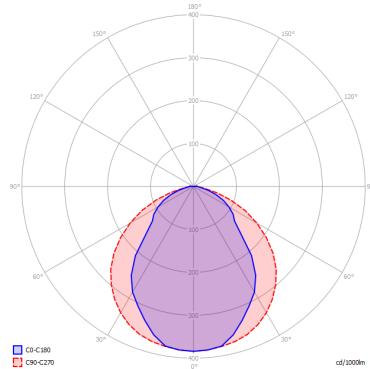

PUZZLE

Double Rectangle

FEATURES

- Frame:** Metal
- Diffusor:** None
- Dimmable:** Yes
- Dimmer:** Not Included
- Bulb:** Included

BULB

- LED 2700K** 2 x 17W | 3400 lm
- or _____
- LED 3000K** 2 x 17W | 3600 lm

SPECIFICATION SHEET

CERTIFICATION

PHOTOMETRIC CURVE

FRAME	DIFFUSOR	LED COLOUR	CODE
<input type="radio"/> Matte White 9016	None	2700K	146005
<input type="radio"/> Matte White 9016	None	3000K	146001