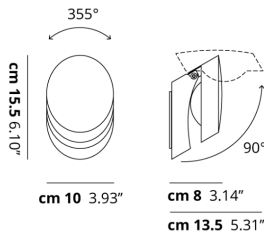

CERTIFICATION

PHOTOMETRIC CURVE

None

FRAME	DIFFUSOR	LED COLOUR	CODE
	None	Optionally	
Copperty Bronze	None	2700K	155002
Matte White 9016	None	2700K	155001
Copperty Bronze	None	3000K	155005
Matte White 9016	None	3000K	155004