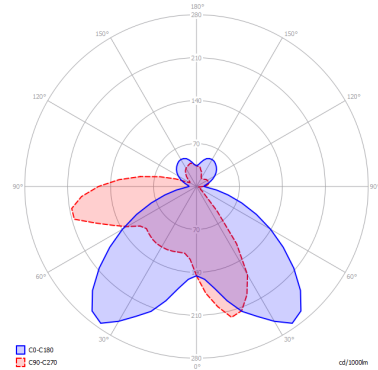

BEETLE

Mini 60 Cube

FEATURES

- Frame:** Metal
- Diffusor:** Polycarbonate
- Dimmable:** Yes
- Dimmer:** Not Included
- Bulb:** Included

BULB

LED 3000K 1 x 17W | 1800 lm

CERTIFICATION

SPECIFICATION SHEET

PHOTOMETRIC CURVE

FRAME	DIFFUSOR	LED COLOUR	CODE
<input type="radio"/> Matte White 9010	<input type="radio"/> White + Clear Ribbed	3000K	145003