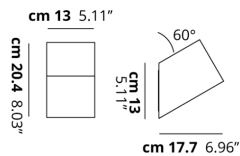

BEETLE

Mini 60 Cube

FEATURES

- Frame:** Metal
- Diffusor:** Polycarbonate
- Dimmable:** Yes
- Dimmer:** Not Included
- Bulb:** Included

BULB

LED 3000K 1 x 17W | 1800 lm

CERTIFICATION

SPECIFICATION SHEET

PHOTOMETRIC CURVE

FRAME	DIFFUSOR	LED COLOUR	CODE
<input type="radio"/> Matte White 9010	<input type="radio"/> White + Clear Ribbed	3000K	145003