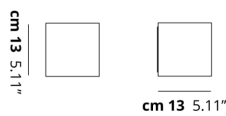

BEETLE

Mini Cube

FEATURES

- Frame:** Metal
- Diffusor:** Polycarbonate
- Dimmable:** Yes
- Dimmer:** Not Included
- Bulb:** Included

BULB

LED 3000K 1 x 17W | 1800 lm

CERTIFICATION

SPECIFICATION SHEET