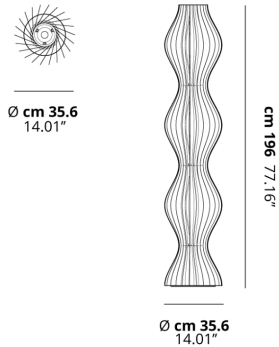

CERTIFICATION

PHOTOMETRIC CURVE

None

FRAME	DIFFUSOR	LED COLOUR	CODE
Matte White 9010	Matte White	Optionally	129009