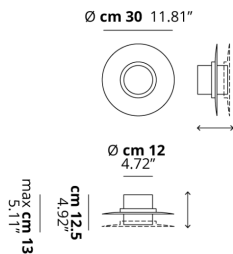

THOR

Small

FEATURES

- Frame:** Metal
- Diffusor:** Polycarbonate
- Dimmable:** Yes
- Dimmer:** Not Included
- Bulb:** Included

BULB

LED 3000K 1 x 17W | 1800 lm

CERTIFICATION

SPECIFICATION SHEET

PHOTOMETRIC CURVE

None

FRAME	DIFFUSOR	LED COLOUR	CODE
<input type="radio"/> Matte White 9010	<input type="radio"/> Glossy White	3000K	152002