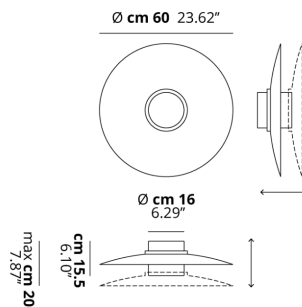

THOR

Medium

FEATURES

- Frame:** Metal
- Diffusor:** Polycarbonate
- Dimmable:** Yes
- Dimmer:** Not Included
- Bulb:** Included

BULB

LED 3000K 2 x 17W | 3600 lm

CERTIFICATION

SPECIFICATION SHEET

PHOTOMETRIC CURVE

None

FRAME	DIFFUSOR	LED COLOUR	CODE
<input type="radio"/> Matte White 9010	<input type="radio"/> Glossy White	3000K	152001