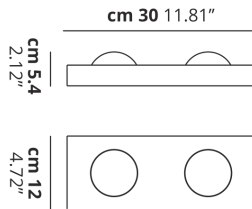

SHELF

Double

FEATURES

- **Frame:** Metal
- **Diffusor:** None
- **Dimmable:** Yes
- **Dimmer:** Not Included
- **Bulb:** Included

BULB

LED 2700K 2 x 17W | 3400 lm

or

LED 3000K 2 x 17W | 3600 lm

SPECIFICATION SHEET

CERTIFICATION

PHOTOMETRIC CURVE

FRAME	DIFFUSOR	LED COLOUR	CODE
☐ Matte White 9016	None	2700K	151004
☐ Matte White 9016	None	3000K	151002