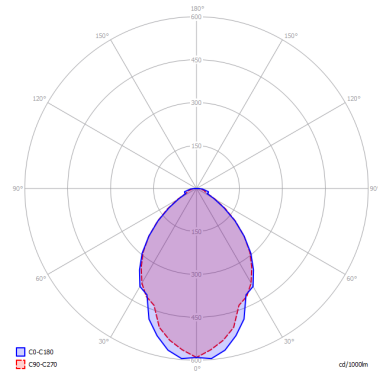

SPECIFICATION SHEET

CERTIFICATION

PHOTOMETRIC CURVE