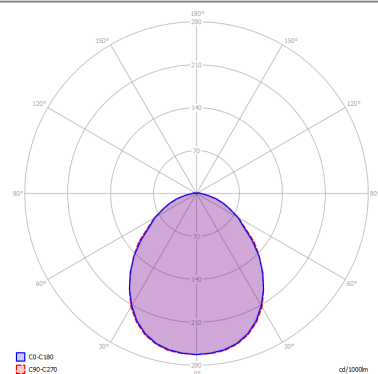

KELLY

Small Dome 50

FEATURES

- Frame:** Metal
- Diffusor:** Glass
- Dimmable:** Yes
- Dimmer:** Not Included
- Bulb:** Not Included

BULB

-  **E27 Classic A60** 3 x max 46W eco
- or _____
-  **E27 CFL [compact]** 3 x max 23W
- or _____
-  **E27 LED** 3 x max available

SPECIFICATION SHEET

CERTIFICATION

PHOTOMETRIC CURVE

FRAME	DIFFUSOR	LED COLOUR	CODE
 Copperty Bronze	 Glossy White	Optionally	141009
 Matte Black 9005	 Glossy White	Optionally	141016
 Matte White 9010	 Glossy White	Optionally	141002