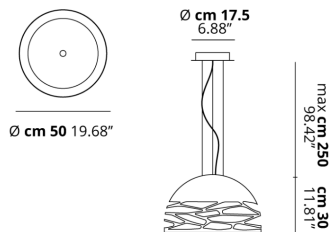

KELLY

Small Dome 50

FEATURES

- Frame:** Metal
- Diffusor:** Glass
- Dimmable:** Yes
- Dimmer:** Not Included
- Bulb:** Not Included

BULB

-  **E27 Classic A60** 3 x max 46W eco
- or _____
-  **E27 CFL [compact]** 3 x max 23W
- or _____
-  **E27 LED** 3 x max available

SPECIFICATION SHEET

CERTIFICATION

PHOTOMETRIC CURVE

FRAME	DIFFUSOR	LED COLOUR	CODE
 Copperty Bronze	 Glossy White	Optionally	141009
 Matte Black 9005	 Glossy White	Optionally	141016
 Matte White 9010	 Glossy White	Optionally	141002