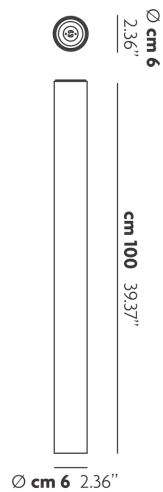

A-TUBE

Large

FEATURES

- Frame:** Metal
- Diffusor:** None
- Dimmable:** Yes
- Dimmer:** Not Included
- Bulb:** Not Included

BULB

 **E26 Par16 LED** 1 x max 8W

CERTIFICATION

SPECIFICATION SHEET

PHOTOMETRIC CURVE

FRAME	DIFFUSOR	LED COLOUR	CODE
 Matte White 9010	None	Optionally	096413
 Coppery Bronze	None	Optionally	096426
 Matte Black	None	Optionally	096435