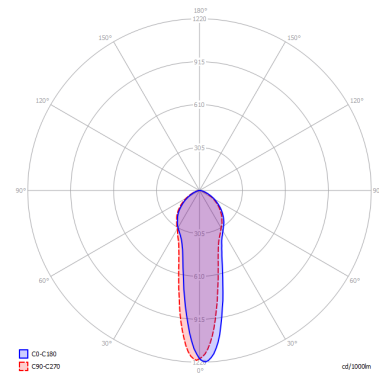

A-TUBE

Large

FEATURES

- Frame:** Metal
- Diffusor:** None
- Dimmable:** Yes
- Dimmer:** Not Included
- Bulb:** Not Included

BULB

 **E26 Par16 LED** 1 x max 8W

CERTIFICATION

SPECIFICATION SHEET

PHOTOMETRIC CURVE

FRAME	DIFFUSOR	LED COLOUR	CODE
 Matte White 9010	None	Optionally	096413
 Coppery Bronze	None	Optionally	096426
 Matte Black	None	Optionally	096435