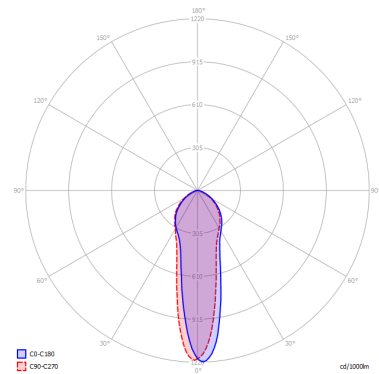

A-TUBE

Medium

FEATURES

- Frame:** Metal
- Diffusor:** None
- Dimmable:** Yes
- Dimmer:** Not Included
- Bulb:** Not Included

BULB

 **E26 Par16 LED** 1 x max 8W

CERTIFICATION

SPECIFICATION SHEET

PHOTOMETRIC CURVE

FRAME	DIFFUSOR	LED COLOUR	CODE
 Copperty Bronze	None	Optionally	096425
 Matte White 9010	None	Optionally	096411
 Matte Black	None	Optionally	096433