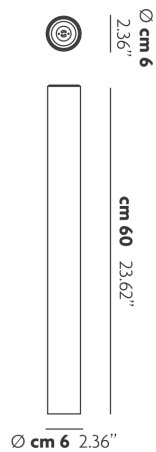

A-TUBE

Medium

FEATURES

- Frame:** Metal
- Diffusor:** None
- Dimmable:** Yes
- Dimmer:** Not Included
- Bulb:** Not Included

BULB

 **E26 Par16 LED** 1 x max 8W

CERTIFICATION

SPECIFICATION SHEET

PHOTOMETRIC CURVE

FRAME	DIFFUSOR	LED COLOUR	CODE
 Copperty Bronze	None	Optionally	096425
 Matte White 9010	None	Optionally	096411
 Matte Black	None	Optionally	096433