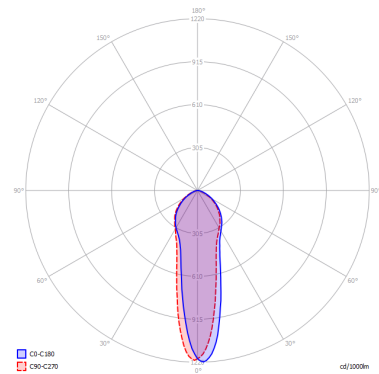

CERTIFICATION

SPECIFICATION SHEET

PHOTOMETRIC CURVE