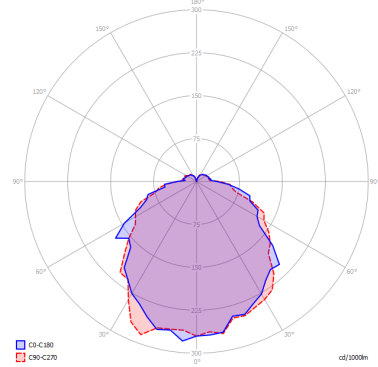

KELLY CLUSTER

Sphere

FEATURES

- Frame:** Metal
- Diffuser:** Glass
- Dimmable:** Yes
- Dimmer:** Not Included
- Bulb:** Included

BULB

LED 3000K 1 x 9W | 850 lm

CERTIFICATION

SPECIFICATION SHEET

PHOTOMETRIC DIAGRAM

FRAME	DIFFUSER	LED COLOUR	CODE
Matte White 9010	Glossy White	3000K	147513
Coppery Bronze	Glossy White	3000K	147514
Matte Black	Glossy White	3000K	147515